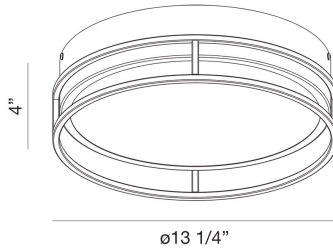

GRAFICE, SMA LED FLUSHOUNT

PRODUCT DETAILS

| | | |
|-----------------------|---|-----------|
| No. | : | 39315-014 |
| Product Color | : | GOLD |
| Shade / Accent Colour | : | GOLD |
| Diameter | : | 13.25" |
| Height | : | 4" |
| Weight | : | 6lbs |

LIGHT SOURCE DETAILS

| | | |
|-------------------|---|----------------|
| Light Source Type | : | INTEGRATED LED |
| Input Voltage | : | 120V |
| Bulb Voltage | : | DC 36V |
| Socket Type | : | LED |
| Total Wattage | : | 20W |
| Total Lumen | : | 1080lm |
| Kelvin | : | 3000K |
| CRI | : | 90 |
| Dimmable | : | Yes |

OPTIONS AVAILABLE

| ITEM NO. | FINISH | SHADE |
|-----------|--------|--------|
| 39315-014 | GOLD | GOLD |
| 39315-021 | CHROME | CHROME |

TECHNICAL DETAILS

| | | |
|---------------------------|---|--------|
| Canopy / Backplate Height | : | 2.5" |
| Canopy / Backplate Dia. | : | 12.75" |