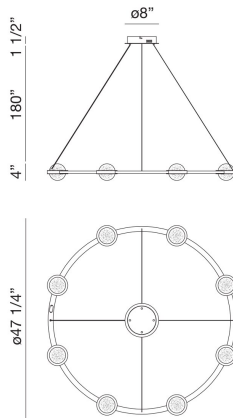

CIRCOLO, 8 LT LED CHANDELIER

PRODUCT DETAILS

No.	:	39309-013
Product Color	:	BLACK
Shade / Accent Colour	:	BLACK
Diameter	:	47.5"
Height	:	4"
Weight	:	30.9lbs

LIGHT SOURCE DETAILS

Light Source Type	:	INTEGRATED LED
Input Voltage	:	120V
Bulb Voltage	:	120V
Socket Type	:	LED
Total Wattage	:	48W
Total Lumen	:	2800lm
Kelvin	:	3500K
CRI	:	90
Dimmable	:	Yes

OPTIONS AVAILABLE

ITEM NO.	FINISH	SHADE
39309-013	BLACK	BLACK

TECHNICAL DETAILS

Hanging Support Type	:	AIRCRAFT CABLE
Hanging Support Length	:	180"
Canopy / Backplate Height	:	1.5"
Canopy / Backplate Dia.	:	8"