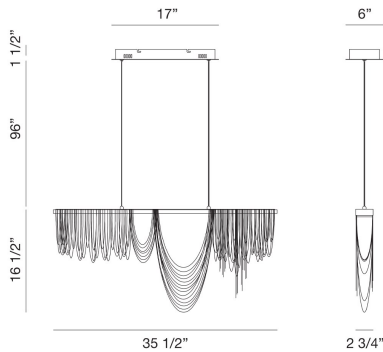

### PRODUCT DETAILS

No.	:	39283-016
Product Color	:	GOLD
Shade / Accent Colour	:	GOLD
Length	:	35.5"
Width	:	2.75"
Height	:	16.5"
Weight	:	12.6lbs

### LIGHT SOURCE DETAILS

Light Source Type	:	INTEGRATED LED
Input Voltage	:	120V
Bulb Voltage	:	120V
Socket Type	:	LED
Total Wattage	:	48W
Total Lumen	:	2100lm
Kelvin	:	3000K
CRI	:	90
Dimmable	:	Yes

### TECHNICAL DETAILS

Hanging Support Type	:	AIRCRAFT CABLE
Hanging Support Length	:	96"
Canopy / Backplate Length	:	17"
Canopy / Backplate Height	:	6"
Canopy / Backplate Width	:	1.5"