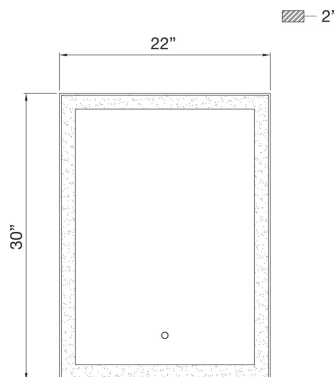

PROJECT INFORMATION

Job Name: Date: Category:

Comments: