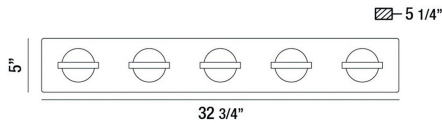

RYDER, 33" BATHBAR

Options Available

ITEM NO.	FINISH	SHADE
37071-011	CHROME	CLEAR
37071-028	GOLD	CLEAR
37071-038	BLACK	BLACK

PRODUCT DETAILS

No.	:	37071-038
Product Color	:	BLACK
Shade / Accent Colour	:	BLACK
Width	:	32.75"
Height	:	5"
Ext	:	5.25"
Weight	:	11.6lbs

Canopy / Backplate Length	:	5"
Canopy / Backplate Height	:	1.25"
Canopy / Backplate Width	:	32.75"
Location	:	DAMP
Approval	:	
Title 24	:	Yes

PROJECT INFORMATION

Job Name: Date: Type:

Comments: