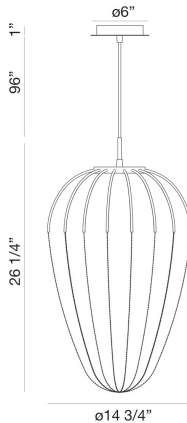

FRUSTA, 3 LT LED PENDANT

PRODUCT DETAILS

No.	:	39326-010
Product Color	:	GOLD
Shade / Accent Colour	:	GOLD
Diameter	:	14.75"
Height	:	27"
Weight	:	7.7lbs

LIGHT SOURCE DETAILS

Number of Bulbs	:	0
Light Source	:	LED
Light Source Type	:	LED
Input Voltage	:	120V
Bulb Voltage	:	120V
Socket Type	:	LED
Total Wattage	:	13.5W
Total Lumen	:	600lm
Kelvin	:	3000K
CRI	:	90
Bulb Included	:	Yes
Dimmable	:	Yes

OPTIONS AVAILABLE

ITEM NO.	FINISH	SHADE
39326-010	GOLD	GOLD
39326-027	BLACK	BLACK

TECHNICAL DETAILS

Hanging Support Type	:	WIRE
Hanging Support Length	:	72"
Canopy / Backplate Height	:	1"
Canopy / Backplate Dia.	:	6"