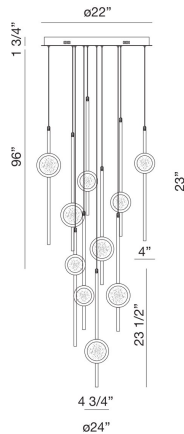

### PRODUCT DETAILS

No.	:	39464-019
Product Color	:	BLACK ANODIZED ALUMINUM
Product Material	:	ALUMINUM
Shade / Accent Colour	:	BLACK
Shade / Accent Material	:	ALUMINUM
Diameter	:	24"
Height	:	23.5"
Weight	:	45lbs

### LIGHT SOURCE DETAILS

Light Source Type	:	INTEGRATED LED
Input Voltage	:	120V
Bulb Voltage	:	120V
Socket Type	:	LED
Total Wattage	:	57W
Total Lumen	:	2300lm
Kelvin	:	3500K
CRI	:	90
Dimmable	:	Yes

### TECHNICAL DETAILS

Hanging Support Type	:	WIRE
Hanging Support Length	:	96"
Canopy / Backplate Height	:	1.75"
Canopy / Backplate Dia.	:	22"