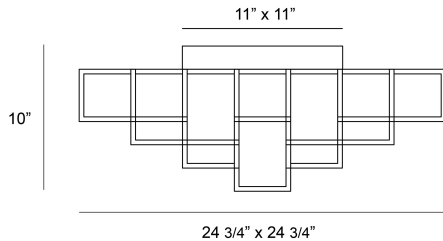

FERRO, 13 LIGHT LED FLUSHMOUNT

PRODUCT DETAILS

No.	:	38261-015
Product Color	:	GOLD
Product Material	:	METAL
Shade / Accent Material	:	~
Length	:	24.75"
Width	:	24.75"
Height	:	10"
Weight	:	19.6lbs

LIGHT SOURCE DETAILS

Light Source Type	:	INTEGRATED LED
Input Voltage	:	120V
Bulb Voltage	:	24V
Socket Type	:	LED
Total Wattage	:	51W
Total Lumen	:	2580lm
Kelvin	:	3000K
CRI	:	90
Dimmable	:	Yes

Options Available

ITEM NO.	FINISH	SHADE
38261-015	GOLD	
38261-026	BLACK	

TECHNICAL DETAILS

Canopy / Backplate Length	:	11"
Canopy / Backplate Height	:	1.5"
Canopy / Backplate Width	:	11"
Approval	:	
Title 24	:	Yes

PROJECT INFORMATION

 Job Name: Date: Type:

 Comments: