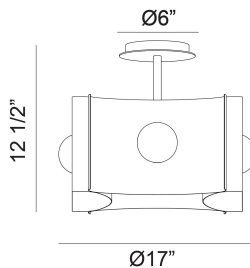

METALLO, 4 LIGHT SEMI FLUSHMOUNT

PRODUCT DETAILS

No.	:	38154-010
Product Color	:	VINTAGE NICKEL
Product Material	:	METAL
Shade / Accent Colour	:	VINTAGE NICKEL/BLACK
Shade / Accent Material	:	~
Diameter	:	17"
Height	:	12.5"

Options Available

ITEM NO.	FINISH	SHADE
38154-010	VINTAGE NICKEL	VINTAGE NICKEL/BLACK NATURE
38154-027	BRONZE	BRASS/BRONZE

TECHNICAL DETAILS

Canopy / Backplate Height	:	0.75"
Canopy / Backplate Dia.	:	5"
Location	:	DRY
Approval	:	