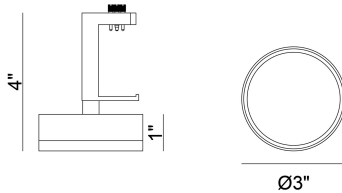

TECHNICAL DETAILS

Location	:	DAMP
Approval	:	
Title 24	:	Yes
Beam Angle	:	180

PROJECT INFORMATION

Job Name: Date: Type:

Comments: