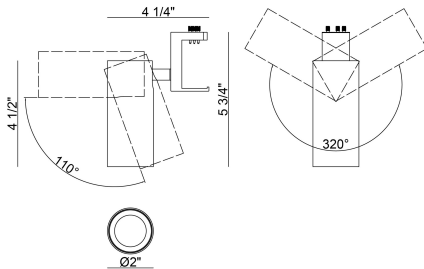

MUCCI, 8W ADJUSTABLE SPOTLIGHT

PRODUCT DETAILS

No.	:	38140-013
Product Color	:	MATTE BLACK
Product Material	:	METAL
Shade / Accent Colour	:	CLEAR
Shade / Accent Material	:	~
Diameter	:	2"
Height	:	4.5"

LIGHT SOURCE DETAILS

TECHNICAL DETAILS

Location	:	DAMP
Approval	:	
Title 24	:	Yes
Beam Angle	:	50

PROJECT INFORMATION

 Job Name: Date: Type:

 Comments: