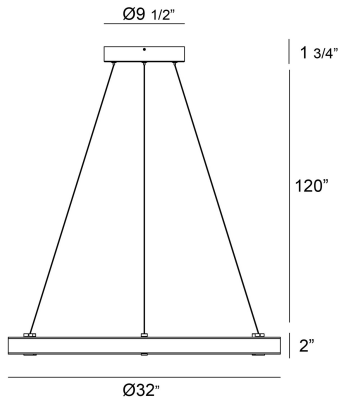

MUCCI, SMALL OUTWARD LED PENDANT

PRODUCT DETAILS

No.	:	38131-011
Product Color	:	MATTE BLACK
Product Material	:	METAL
Shade / Accent Colour	:	WHITE
Shade / Accent Material	:	ACRYLIC
Diameter	:	32"
Height	:	2"
Overall Height	:	120"

ITEM NO. 38131-011	FINISH MATTE BLACK	SHADE WHITE
------------------------------	------------------------------	-----------------------

TECHNICAL DETAILS

Hanging Support Type	:	AIRCRAFT CABLE
Hanging Support Length	:	96"
Canopy / Backplate Height	:	1.5"
Canopy / Backplate Dia.	:	9.5"
Location	:	DAMP
Approval	:	
Title 24	:	Yes