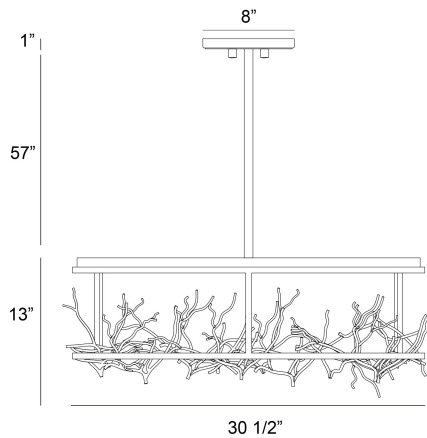

AERIE, 7LT ROUND LED CHANDELIER

PRODUCT DETAILS

No.	:	38097-010
Product Color	:	BRONZE/GOLD
Product Material	:	METAL
Shade / Accent Material	:	~
Diameter	:	30.5"
Height	:	13"
Overall Height	:	70"
Weight	:	46.4lbs

LIGHT SOURCE DETAILS

Light Source Type	:	INTEGRATED LED
Input Voltage	:	120V
Bulb Voltage	:	120V
Socket Type	:	LED
Total Wattage	:	42W
Total Lumen	:	3300lm
Kelvin	:	3000K
CRI	:	90+
Dimmable	:	Yes

Options Available

ITEM NO.	FINISH	SHADE
38097-010	BRONZE/GOLD	
38097-027	BLACK/SILVER	

TECHNICAL DETAILS

Hanging Support Type	:	ROD
Hanging Support Length	:	57"
Rods Included	:	3"+6"+12"+18"+18"
Canopy / Backplate Height	:	1"
Canopy / Backplate Dia.	:	8"
Location	:	DRY
Approval	:	
Title 24	:	Yes