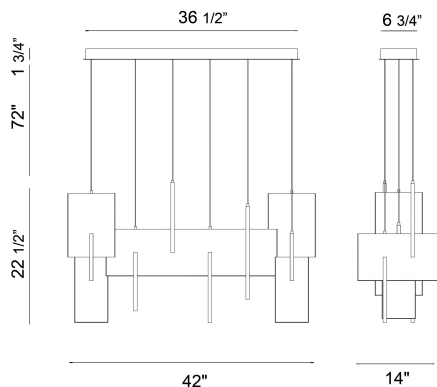

COBURG, EXTRA LARGE LINEAR LED CHANDELIER

PRODUCT DETAILS

No.	:	38044-014
Product Color	:	GOLD
Product Material	:	METAL
Shade / Accent Material	:	~
Length	:	42"
Width	:	14"
Height	:	23"
Overall Height	:	95"
Weight	:	35.2lbs

LIGHT SOURCE DETAILS

Light Source Type	:	INTEGRATED LED
Input Voltage	:	120V
Bulb Voltage	:	24V
Socket Type	:	LED
Total Wattage	:	129W
Total Lumen	:	7700lm
Kelvin	:	3000K
CRI	:	90
Dimmable	:	Yes

Options Available

ITEM NO.	FINISH	SHADE
38044-014	GOLD	
38044-021	BLACK	

TECHNICAL DETAILS

Hanging Support Type	:	WIRE
Canopy / Backplate Length	:	36.5"
Canopy / Backplate Height	:	1.75"
Canopy / Backplate Width	:	7"
Approval	:	
Title 24	:	Yes