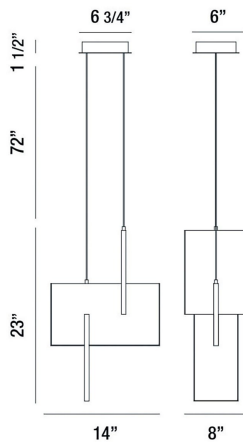

### PRODUCT DETAILS

No.	:	37347-023
Product Color	:	BLACK
Product Material	:	METAL
Shade / Accent Material	:	~
Length	:	14"
Width	:	8"
Height	:	23"
Overall Height	:	95"
Weight	:	7.1lbs

### LIGHT SOURCE DETAILS

Light Source Type	:	INTEGRATED LED
Input Voltage	:	120V
Bulb Voltage	:	120V
Socket Type	:	LED
Total Wattage	:	29W
Total Lumen	:	1700lm
Kelvin	:	3000K
CRI	:	90+
Dimmable	:	Yes

### TECHNICAL DETAILS

Hanging Support Type	:	WIRE
Hanging Support Length	:	72"
Canopy / Backplate Length	:	6.75"
Canopy / Backplate Height	:	1.5"
Canopy / Backplate Width	:	6"
Approval	:	
Title 24	:	Yes