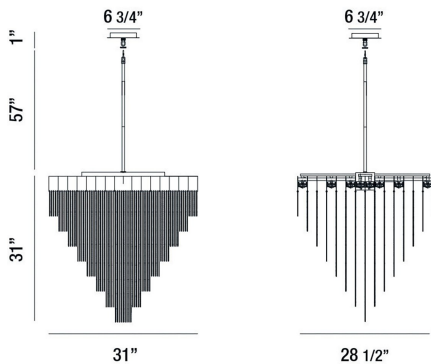

BLOOMFIELD, 18-LIGHT OVAL LED CHANDELIER

PRODUCT DETAILS

No.	:	37095-029
Product Color	:	BLACK
Product Material	:	METAL
Shade / Accent Material	:	~
Length	:	31"
Width	:	28.5"
Height	:	31"
Overall Height	:	89"
Weight	:	34lbs

LIGHT SOURCE DETAILS

Light Source Type	:	INTEGRATED LED
Input Voltage	:	120V
Bulb Voltage	:	120V
Socket Type	:	LED
Total Wattage	:	81W
Total Lumen	:	3900lm
Kelvin	:	3000K
CRI	:	90+
Dimmable	:	Yes

Options Available

ITEM NO.	FINISH	SHADE
37095-017	ANTIQUÉ BRUSH GOLD	
37095-029	BLACK	

TECHNICAL DETAILS

Hanging Support Type	:	ROD
Hanging Support Length	:	57"
Rods Included	:	3"+6"+12"+18"+18"
Canopy / Backplate Length	:	6.75"
Canopy / Backplate Height	:	1"
Canopy / Backplate Width	:	6.75"
Location	:	DRY
Approval	:	
Title 24	:	Yes