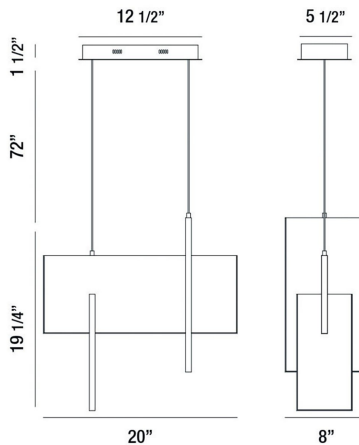

### PRODUCT DETAILS

No.	:	37346-010
Product Color	:	ANODIZED GOLD
Product Material	:	METAL
Shade / Accent Material	:	ACRYLIC
Length	:	20"
Width	:	8"
Height	:	19.25"
Overall Height	:	92.75"
Weight	:	11.2lbs

### LIGHT SOURCE DETAILS

Light Source Type	:	INTEGRATED LED
Input Voltage	:	120V
Bulb Voltage	:	120V
Socket Type	:	LED
Total Wattage	:	35W
Total Lumen	:	2100lm
Kelvin	:	3000K
CRI	:	90
Dimmable	:	Yes

### TECHNICAL DETAILS

Hanging Support Type	:	AIRCRAFT CABLE
Hanging Support Length	:	72"
Canopy / Backplate Length	:	12.5"
Canopy / Backplate Height	:	1.5"
Canopy / Backplate Width	:	5.5"
Approval	:	
Title 24	:	Yes