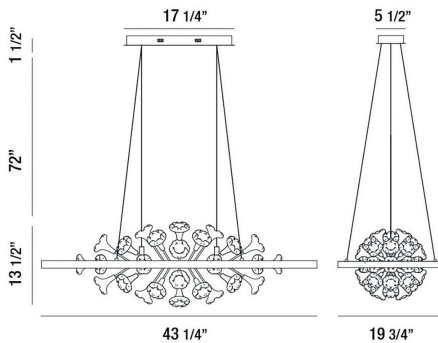

CLAYTON, 43" OVAL CHANDELIER

PRODUCT DETAILS

No.	:	37344-016
Product Color	:	SILVER WITH BRUSHED GOLD
Product Material	:	METAL
Shade / Accent Colour	:	CLEAR
Shade / Accent Material	:	GLASS
Length	:	43.25"
Width	:	19.75"
Height	:	13.5"
Overall Height	:	87"
Weight	:	25.7lbs

ITEM NO.	FINISH	SHADE
37344-016	SILVER WITH BRUSHED GOLD	CLEAR

TECHNICAL DETAILS

Hanging Support Type	:	AIRCRAFT CABLE
Hanging Support Length	:	72"
Canopy / Backplate Length	:	17.25"
Canopy / Backplate Height	:	1.5"
Canopy / Backplate Width	:	5.5"
Approval	:	
Title 24	:	Yes