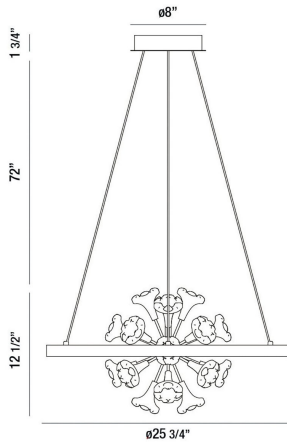

CLAYTON, 26" ROUND CHANDELIER

PRODUCT DETAILS

No.	:	37342-012
Product Color	:	SILVER WITH BRUSHED GOLD
Product Material	:	METAL
Shade / Accent Colour	:	CLEAR
Shade / Accent Material	:	GLASS
Diameter	:	25.75"
Height	:	12.5"
Overall Height	:	86.25"
Weight	:	15.6lbs

LIGHT SOURCE DETAILS

Light Source Type	:	INTEGRATED LED
Input Voltage	:	120V
Bulb Voltage	:	120V
Socket Type	:	LED
Total Wattage	:	30W
Total Lumen	:	1800lm
Kelvin	:	3000K
CRI	:	90
Dimmable	:	Yes

Options Available

ITEM NO.	FINISH	SHADE
37342-012	SILVER WITH BRUSHED GOLD	CLEAR

TECHNICAL DETAILS

Hanging Support Type	:	AIRCRAFT CABLE
Hanging Support Length	:	72"
Canopy / Backplate Height	:	1.75"
Canopy / Backplate Dia.	:	8"
Approval	:	
Title 24	:	Yes