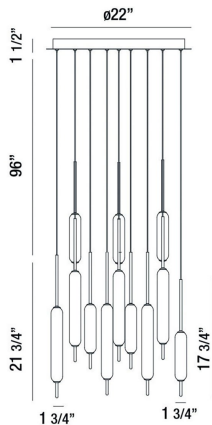

CUMBERLAND, 22" ROUND CHANDELIER

Options Available

ITEM NO.	FINISH	SHADE
37235-017	ANTIQUE BRASS	WHITE
37235-024	BLACK	WHITE
37235-031	MIXED	WHITE
37235-043	SATIN NICKEL	WHITE

PRODUCT DETAILS

No.	:	37235-024
Product Color	:	BLACK
Product Material	:	METAL
Shade / Accent Colour	:	WHITE
Shade / Accent Material	:	GLASS
Diameter	:	22"
Height	:	21.75"
Overall Height	:	119.25"
Weight	:	23.1lbs

LIGHT SOURCE DETAILS

Light Source Type	:	INTEGRATED LED
Input Voltage	:	120V
Bulb Voltage	:	120V
Socket Type	:	LED
Total Wattage	:	120W
Total Lumen	:	7200lm
Kelvin	:	3000K
CRI	:	90
Dimmable	:	Yes

TECHNICAL DETAILS

Hanging Support Type	:	WIRE
Hanging Support Length	:	96"
Canopy / Backplate Height	:	1.5"
Canopy / Backplate Dia.	:	22"
Location	:	DRY
Approval	:	
Title 24	:	Yes

PROJECT INFORMATION

Job Name: Date: Type: