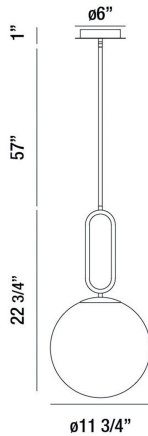

## PROSPECT, 12" ROUND PENDANT

### PRODUCT DETAILS

No.	:	37233-036
Product Color	:	GOLD
Product Material	:	METAL
Shade / Accent Colour	:	OPAL WHITE
Shade / Accent Material	:	GLASS
Diameter	:	11.75"
Height	:	22.75"
Overall Height	:	80.75"
Weight	:	4.6lbs

### TECHNICAL DETAILS

Hanging Support Type	:	ROD
Hanging Support Length	:	57"
Rods Included	:	3"+6"+12"+18"+18"
Canopy / Backplate Height	:	1"
Canopy / Backplate Dia.	:	6"
Location	:	DRY
Approval	:	