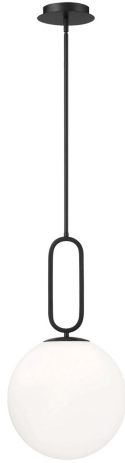

## PROSPECT, 12" ROUND PENDANT

### PRODUCT DETAILS

No.	:	37233-013
Product Color	:	BLACK
Product Material	:	METAL
Shade / Accent Colour	:	OPAL WHITE
Shade / Accent Material	:	GLASS
Diameter	:	11.75"
Height	:	22.75"
Overall Height	:	80.75"
Weight	:	4.6lbs

### LIGHT SOURCE DETAILS

Number of Bulbs	:	1
Light Source	:	Incandescent
Light Source Type	:	A19
Input Voltage	:	120V
Bulb Voltage	:	120V
Socket Type	:	E26
Wattage	:	60W
Total Wattage	:	60W
Bulb Included	:	No
Dimmable	:	Yes

### Options Available

ITEM NO.	FINISH	SHADE
37233-013	BLACK	OPAL WHITE
37233-026	SATIN NICKEL	OPAL WHITE
37233-036	GOLD	OPAL WHITE