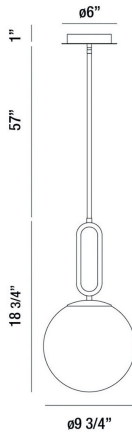

PROSPECT, 10" ROUND PENDANT

PRODUCT DETAILS

No.	:	37231-039
Product Color	:	GOLD
Product Material	:	METAL
Shade / Accent Colour	:	OPAL WHITE
Shade / Accent Material	:	GLASS
Diameter	:	9.75"
Height	:	18.75"
Overall Height	:	76.75"
Weight	:	3.6lbs

LIGHT SOURCE DETAILS

Number of Bulbs	:	1
Light Source	:	Incandescent
Light Source Type	:	A19
Input Voltage	:	120V
Bulb Voltage	:	120V
Socket Type	:	E26
Wattage	:	60W
Total Wattage	:	60W
Bulb Included	:	No
Dimmable	:	Yes

Options Available

ITEM NO.	FINISH	SHADE
37231-019	BLACK	OPAL WHITE
37231-022	SATIN NICKEL	OPAL WHITE
37231-039	GOLD	OPAL WHITE

TECHNICAL DETAILS

Hanging Support Type	:	ROD
Hanging Support Length	:	57"
Rods Included	:	3"+6"+12"+18"+18"
Canopy / Backplate Height	:	1"
Canopy / Backplate Dia.	:	6"
Location	:	DRY
Approval	:	