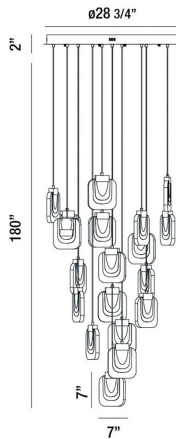

## PAGET, 29" ROUND CHANDELIER

### PRODUCT DETAILS

No.	:	37192-013
Product Color	:	GOLD
Product Material	:	METAL
Shade / Accent Colour	:	CLEAR
Shade / Accent Material	:	HANDMADE GLASS
Diameter	:	28.75"
Height	:	7"
Overall Height	:	182"
Weight	:	73.9lbs

### TECHNICAL DETAILS

Hanging Support Type	:	WIRE
Hanging Support Length	:	180"
Canopy / Backplate Height	:	2"
Canopy / Backplate Dia.	:	28.75"
Title 24	:	Yes