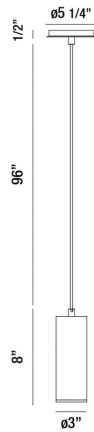

## NEPTUNE, 3" ROUND PENDANT BASE KIT

### PRODUCT DETAILS

No.	:	37182-038
Product Color	:	GOLD
Product Material	:	METAL
Shade / Accent Colour	:	GOLD
Shade / Accent Material	:	METAL
Diameter	:	3"
Height	:	8"
Overall Height	:	104"
Weight	:	2.6lbs

### LIGHT SOURCE DETAILS

Light Source Type	:	INTEGRATED LED
Input Voltage	:	120V
Bulb Voltage	:	120V
Socket Type	:	LED
Total Wattage	:	7W
Total Lumen	:	480lm
Kelvin	:	3000K
CRI	:	90
Dimmable	:	Yes

### TECHNICAL DETAILS

Hanging Support Type	:	WIRE
Hanging Support Length	:	96"
Canopy / Backplate Height	:	0.5"
Canopy / Backplate Dia.	:	5.25"
Location	:	DRY
Approval	:	
Title 24	:	Yes