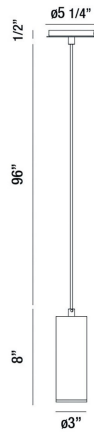

NEPTUNE, 3" ROUND PENDANT BASE KIT

PRODUCT DETAILS

No.	:	37182-021
Product Color	:	BLACK
Product Material	:	METAL
Shade / Accent Colour	:	BLACK
Shade / Accent Material	:	METAL
Diameter	:	3"
Height	:	8"
Overall Height	:	104"
Weight	:	2.6lbs

LIGHT SOURCE DETAILS

Light Source Type	:	INTEGRATED LED
Input Voltage	:	120V
Bulb Voltage	:	120V
Socket Type	:	LED
Total Wattage	:	7W
Total Lumen	:	480lm
Kelvin	:	3000K
CRI	:	90
Dimmable	:	Yes

Options Available

ITEM NO.	FINISH	SHADE
37182-014	WHITE	WHITE
37182-021	BLACK	BLACK
37182-038	GOLD	GOLD

TECHNICAL DETAILS

Hanging Support Type	:	WIRE
Hanging Support Length	:	96"
Canopy / Backplate Height	:	0.5"
Canopy / Backplate Dia.	:	5.25"
Location	:	DRY
Approval	:	
Title 24	:	Yes