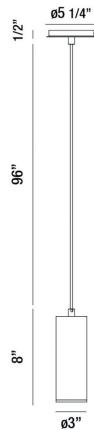

NEPTUNE, 3" ROUND PENDANT BASE KIT

Options Available

ITEM NO.	FINISH	SHADE
37182-014	WHITE	WHITE
37182-021	BLACK	BLACK
37182-038	GOLD	GOLD

PRODUCT DETAILS

No.	:	37182-014
Product Color	:	WHITE
Product Material	:	METAL
Shade / Accent Colour	:	WHITE
Shade / Accent Material	:	METAL
Diameter	:	3"
Height	:	8"
Overall Height	:	104"
Weight	:	2.6lbs

LIGHT SOURCE DETAILS

Light Source Type	:	INTEGRATED LED
Input Voltage	:	120V
Bulb Voltage	:	120V
Socket Type	:	LED
Total Wattage	:	7W
Total Lumen	:	480lm
Kelvin	:	3000K
CRI	:	90
Dimmable	:	Yes

TECHNICAL DETAILS

Hanging Support Type	:	WIRE
Hanging Support Length	:	96"
Canopy / Backplate Height	:	0.5"
Canopy / Backplate Dia.	:	5.25"
Location	:	DRY
Approval	:	
Title 24	:	Yes

PROJECT INFORMATION

Job Name: Date: Type: