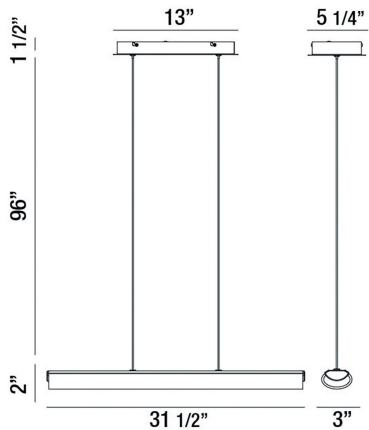

LANDOR, 32" LINEAR PENDANT

PRODUCT DETAILS

No.	:	37160-012
Product Color	:	CHROME
Product Material	:	METAL
Shade / Accent Colour	:	WHITE
Shade / Accent Material	:	ACRYLIC TUBE
Length	:	31.5"
Width	:	3"
Height	:	2"
Overall Height	:	99.5"
Weight	:	5.4lbs

LIGHT SOURCE DETAILS

Number of Bulbs	:	1
Light Source	:	LED
Light Source Type	:	LED
Input Voltage	:	120V
Bulb Voltage	:	120V
Wattage	:	24W
Total Wattage	:	24W
Total Lumen	:	1200lm
Kelvin	:	3000K
CRI	:	90
Bulb Included	:	No
Dimmable	:	Yes

Options Available

ITEM NO.	FINISH	SHADE
37160-012	CHROME	WHITE

TECHNICAL DETAILS

Hanging Support Type	:	WIRE
Hanging Support Length	:	96"
Canopy / Backplate Length	:	13"
Canopy / Backplate Height	:	1.5"
Canopy / Backplate Width	:	5.25"
Location	:	DRY
Approval	:	