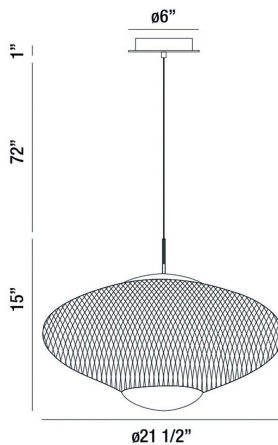

PARK, 22" OVAL PENDANT

PRODUCT DETAILS

No.	:	37107-017
Product Color	:	BLACK
Product Material	:	METAL
Shade / Accent Colour	:	GOLD
Shade / Accent Material	:	METAL
Diameter	:	21.5"
Height	:	15"
Overall Height	:	88"
Weight	:	4lbs

LIGHT SOURCE DETAILS

Light Source Type	:	INTEGRATED LED
Input Voltage	:	120V
Bulb Voltage	:	120V
Socket Type	:	LED
Total Wattage	:	12W
Total Lumen	:	680lm
Kelvin	:	3000K
CRI	:	>85
Dimmable	:	Yes

Options Available

ITEM NO.	FINISH	SHADE
37107-017	BLACK	GOLD

TECHNICAL DETAILS

Hanging Support Type	:	WIRE
Hanging Support Length	:	72"
Canopy / Backplate Height	:	1"
Canopy / Backplate Dia.	:	6"
Location	:	DRY
Title 24	:	Yes