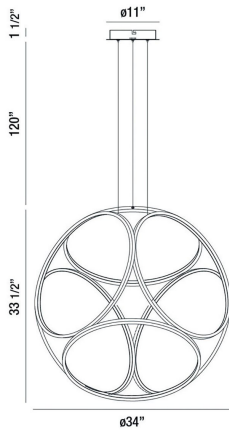

GLENVIEW, 34" PENDANT

PRODUCT DETAILS

No.	:	37104-023
Product Color	:	GOLD
Product Material	:	METAL
Shade / Accent Colour	:	WHITE
Shade / Accent Material	:	ACRYLIC
Diameter	:	34"
Height	:	33.5"
Overall Height	:	155"
Weight	:	7lbs

LIGHT SOURCE DETAILS

Light Source Type	:	INTEGRATED LED
Input Voltage	:	120V
Bulb Voltage	:	24~36V
Socket Type	:	LED
Total Wattage	:	70W
Total Lumen	:	3500lm
Kelvin	:	3000K
CRI	:	>80
Dimmable	:	Yes

Options Available

ITEM NO.	FINISH	SHADE
37104-016	CHROME	WHITE
37104-023	GOLD	WHITE

TECHNICAL DETAILS

Hanging Support Type	:	WIRE
Hanging Support Length	:	120"
Canopy / Backplate Height	:	1.5"
Canopy / Backplate Dia.	:	11"
Location	:	DRY
Title 24	:	Yes