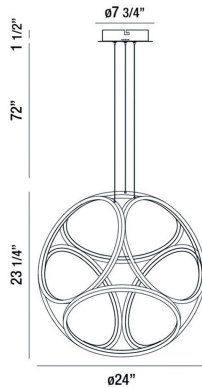

## GLENVIEW, 24" PENDANT

### PRODUCT DETAILS

No.	:	37102-020
Product Color	:	GOLD
Product Material	:	METAL
Shade / Accent Colour	:	WHITE
Shade / Accent Material	:	ACRYLIC
Diameter	:	24"
Height	:	23.25"
Overall Height	:	96.75"
Weight	:	4.4lbs

### TECHNICAL DETAILS

Hanging Support Type	:	WIRE
Hanging Support Length	:	72"
Canopy / Backplate Height	:	1.25"
Canopy / Backplate Dia.	:	7.75"
Location	:	DRY
Title 24	:	Yes