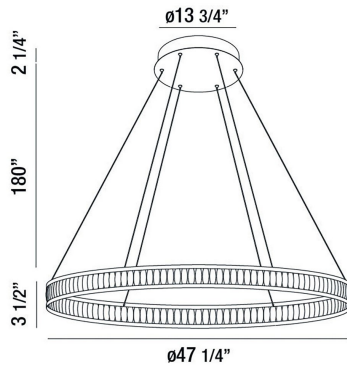

FORSTER, 47" ROUND CHANDELIER

PRODUCT DETAILS

No.	:	37092-016
Product Color	:	BLACK
Product Material	:	METAL
Shade / Accent Colour	:	WHITE
Shade / Accent Material	:	ACRYLIC
Diameter	:	47.25"
Height	:	3.5"
Overall Height	:	185.75"
Weight	:	9lbs

LIGHT SOURCE DETAILS

Light Source Type	:	INTEGRATED LED
Input Voltage	:	120V
Bulb Voltage	:	120V
Socket Type	:	LED
Total Wattage	:	105W
Total Lumen	:	6300lm
Kelvin	:	3000K
CRI	:	>80
Dimmable	:	Yes

Options Available

ITEM NO.	FINISH	SHADE
37092-016	BLACK	WHITE

TECHNICAL DETAILS

Hanging Support Type	:	AIRCRAFT CABLE
Hanging Support Length	:	180"
Canopy / Backplate Height	:	2.25"
Canopy / Backplate Dia.	:	13.75"
Location	:	DRY
Title 24	:	Yes