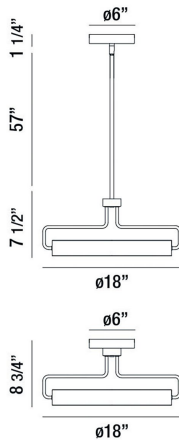

PEMBERTON, 18" ROUND PENDANT/SEMI FLUSHMOUNT

PRODUCT DETAILS

No.	:	37083-020
Product Color	:	SATIN NICKEL
Product Material	:	METAL
Shade / Accent Colour	:	BLACK
Shade / Accent Material	:	ACRYLIC
Diameter	:	18"
Height	:	7.5"
Overall Height	:	67.5"
Weight	:	5.9lbs

LIGHT SOURCE DETAILS

Light Source Type	:	INTEGRATED LED
Input Voltage	:	120V
Bulb Voltage	:	120V
Socket Type	:	LED
Total Wattage	:	23W
Total Lumen	:	1100lm
Kelvin	:	3000K
CRI	:	90+
Dimmable	:	Yes

Options Available

ITEM NO.	FINISH	SHADE
37083-014	ANTIQUe BRASS	BLACK
37083-020	SATIN NICKEL	BLACK

TECHNICAL DETAILS

Hanging Support Type	:	ROD
Hanging Support Length	:	57"
Canopy / Backplate Height	:	1.25"
Canopy / Backplate Dia.	:	6"
Title 24	:	Yes