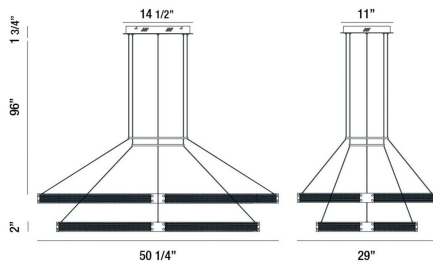

ADMIRAL, 51" 2-TIER RECTANGULAR CHANDELIER

PRODUCT DETAILS

No.	:	37061-012
Product Color	:	MATTE BLACK/GOLD
Product Material	:	METAL
Shade / Accent Material	:	METAL
Length	:	50.25"
Width	:	29"
Height	:	2"
Overall Height	:	99.75"
Weight	:	31.1lbs

ITEM NO.	FINISH	SHADE
37061-012	MATTE BLACK/GOLD	

TECHNICAL DETAILS

Hanging Support Type	:	WIRE
Hanging Support Length	:	96"
Canopy / Backplate Length	:	14.5"
Canopy / Backplate Height	:	1.75"
Canopy / Backplate Width	:	11"
Location	:	DRY
Approval	:	
Title 24	:	Yes