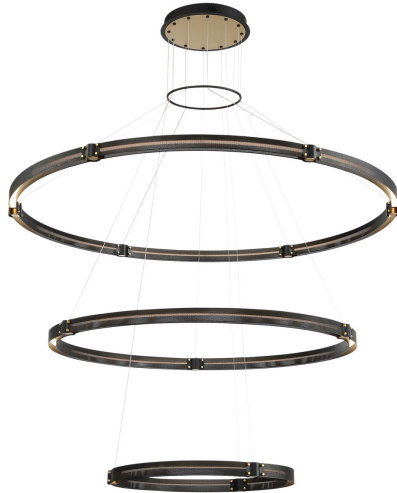

ADMIRAL, 62" 3-TIER ROUND CHANDELIER

PRODUCT DETAILS

No.	:	37056-018
Product Color	:	MATTE BLACK/GOLD
Product Material	:	METAL
Shade / Accent Material	:	METAL
Diameter	:	61.75"
Height	:	2"
Overall Height	:	207.75"
Weight	:	55.1lbs

LIGHT SOURCE DETAILS

Light Source Type	:	INTEGRATED LED
Input Voltage	:	120V
Bulb Voltage	:	120V
Socket Type	:	LED
Total Wattage	:	212W
Total Lumen	:	8480lm
Kelvin	:	3000K
CRI	:	90
Dimmable	:	Yes

Options Available

ITEM NO.	FINISH	SHADE
37056-018	MATTE BLACK/GOLD	

TECHNICAL DETAILS

Hanging Support Type	:	WIRE
Hanging Support Length	:	204"
Canopy / Backplate Height	:	1.75"
Canopy / Backplate Dia.	:	14.5"
Location	:	DRY
Approval	:	
Title 24	:	Yes