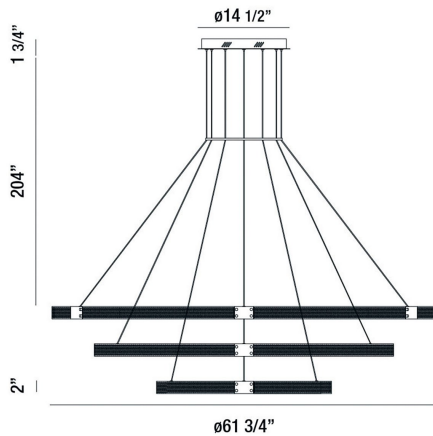

ADMIRAL, 62" 3-TIER ROUND CHANDELIER

PRODUCT DETAILS

No.	:	37056-018
Product Color	:	MATTE BLACK/GOLD
Product Material	:	METAL
Shade / Accent Material	:	METAL
Diameter	:	61.75"
Height	:	2"
Overall Height	:	207.75"
Weight	:	55.1lbs

LIGHT SOURCE DETAILS

Light Source Type	:	INTEGRATED LED
Input Voltage	:	120V
Bulb Voltage	:	120V
Socket Type	:	LED
Total Wattage	:	212W
Total Lumen	:	8480lm
Kelvin	:	3000K
CRI	:	90
Dimmable	:	Yes

Options Available

ITEM NO.	FINISH	SHADE
37056-018	MATTE BLACK/GOLD	

TECHNICAL DETAILS

Hanging Support Type	:	WIRE
Hanging Support Length	:	204"
Canopy / Backplate Height	:	1.75"
Canopy / Backplate Dia.	:	14.5"
Location	:	DRY
Approval	:	
Title 24	:	Yes