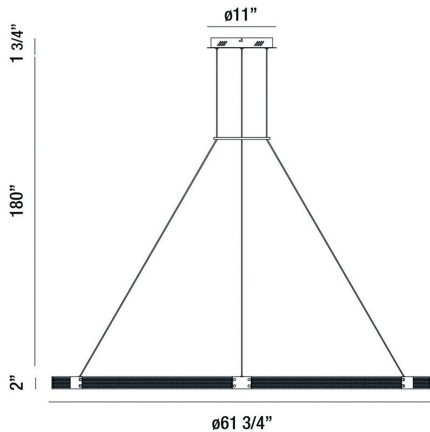

ADMIRAL, 62" 3-TIER ROUND CHANDELIER

PRODUCT DETAILS

No.	:	37055-011
Product Color	:	MATTE BLACK/GOLD
Product Material	:	METAL
Shade / Accent Material	:	METAL
Diameter	:	61.75"
Height	:	2"
Overall Height	:	183.75"
Weight	:	23.4lbs

LIGHT SOURCE DETAILS

Light Source Type	:	INTEGRATED LED
Input Voltage	:	120V
Bulb Voltage	:	120V
Socket Type	:	LED
Total Wattage	:	99W
Total Lumen	:	3820lm
Kelvin	:	3000K
CRI	:	90
Dimmable	:	Yes

Options Available

ITEM NO.	FINISH	SHADE
37055-011	MATTE BLACK/GOLD	

TECHNICAL DETAILS

Hanging Support Type	:	WIRE
Hanging Support Length	:	180"
Canopy / Backplate Height	:	1.75"
Canopy / Backplate Dia.	:	11"
Location	:	DRY
Approval	:	
Title 24	:	Yes