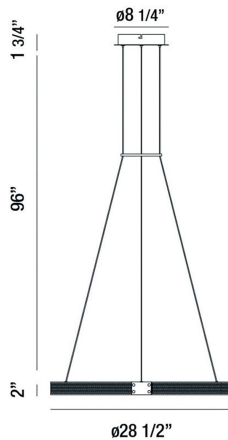

## ADMIRAL, 29" ROUND CHANDELIER

### PRODUCT DETAILS

No.	:	37053-017
Product Color	:	MATTE BLACK/GOLD
Product Material	:	METAL
Shade / Accent Material	:	METAL
Diameter	:	28.5"
Height	:	2"
Overall Height	:	99.75"
Weight	:	11.7lbs

### TECHNICAL DETAILS

Hanging Support Type	:	WIRE
Hanging Support Length	:	96"
Canopy / Backplate Height	:	1.75"
Canopy / Backplate Dia.	:	8.25"
Location	:	DRY
Approval	:	
Title 24	:	Yes