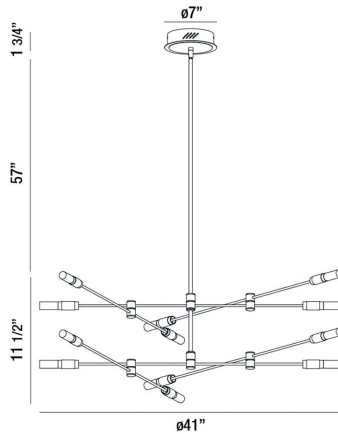

## ALBANY, 41" CHANDELIER/SEMI FLUSHMOUNT

### PRODUCT DETAILS

No.	:	37051-013
Product Color	:	DEEP BLACK/BRASS
Product Material	:	METAL
Shade / Accent Material	:	ACRYLIC
Diameter	:	41"
Height	:	11.5"
Overall Height	:	70.25"
Weight	:	9.9lbs

### TECHNICAL DETAILS

Hanging Support Type	:	ROD
Hanging Support Length	:	57"
Canopy / Backplate Height	:	1.75"
Canopy / Backplate Dia.	:	7"
Location	:	DRY
Approval	:	
Title 24	:	Yes