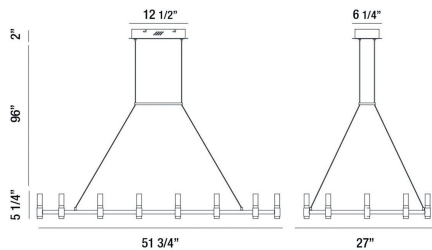

## ALTAMONT, 52" RECTANGULAR CHANDELIER

### PRODUCT DETAILS

No.	:	37048-013
Product Color	:	SATIN NICKEL/BLACK
Product Material	:	METAL
Shade / Accent Material	:	ACRYLIC
Length	:	51.75"
Width	:	27"
Height	:	5.25"
Overall Height	:	103.25"
Weight	:	15.1lbs

### TECHNICAL DETAILS

Hanging Support Type	:	WIRE
Hanging Support Length	:	96"
Canopy / Backplate Length	:	12.5"
Canopy / Backplate Height	:	2"
Canopy / Backplate Width	:	6.25"
Location	:	DRY
Title 24	:	Yes