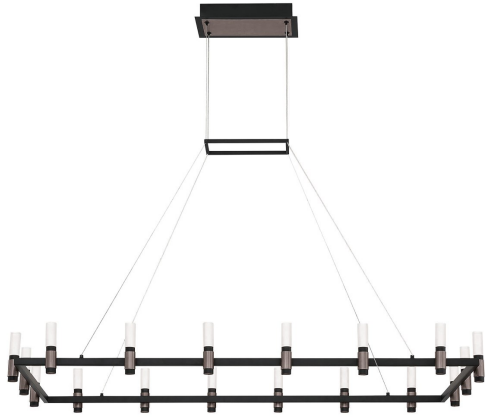

## ALTAMONT, 52" RECTANGULAR CHANDELIER

### PRODUCT DETAILS

No.	:	37048-013
Product Color	:	SATIN NICKEL/BLACK
Product Material	:	METAL
Shade / Accent Material	:	ACRYLIC
Length	:	51.75"
Width	:	27"
Height	:	5.25"
Overall Height	:	103.25"
Weight	:	15.1lbs

### Options Available

ITEM NO.	FINISH	SHADE
37048-013	SATIN NICKEL/BLACK	

### TECHNICAL DETAILS

Hanging Support Type	:	WIRE
Hanging Support Length	:	96"
Canopy / Backplate Length	:	12.5"
Canopy / Backplate Height	:	2"
Canopy / Backplate Width	:	6.25"
Location	:	DRY
Title 24	:	Yes