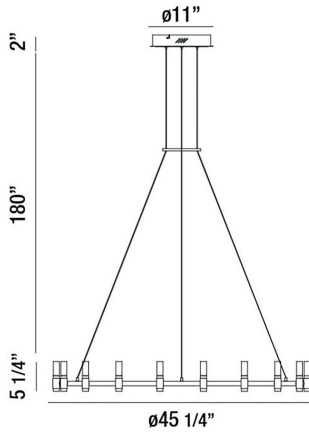

ALBANY, 46" ROUND CHANDELIER

PRODUCT DETAILS

No.	:	37044-015
Product Color	:	DEEP BLACK/BRASS
Product Material	:	METAL
Shade / Accent Material	:	ACRYLIC
Diameter	:	45.25"
Height	:	5.25"
Overall Height	:	187.25"
Weight	:	16.5lbs

LIGHT SOURCE DETAILS

Light Source Type	:	INTEGRATED LED
Input Voltage	:	120V
Bulb Voltage	:	120V
Socket Type	:	LED
Total Wattage	:	81W
Total Lumen	:	2880lm
Kelvin	:	3000K
CRI	:	90
Dimmable	:	Yes

Options Available

ITEM NO.	FINISH	SHADE
37044-015	DEEP BLACK/BRASS	

TECHNICAL DETAILS

Hanging Support Type	:	WIRE
Hanging Support Length	:	180"
Canopy / Backplate Height	:	2"
Canopy / Backplate Dia.	:	11"
Location	:	DRY
Title 24	:	Yes