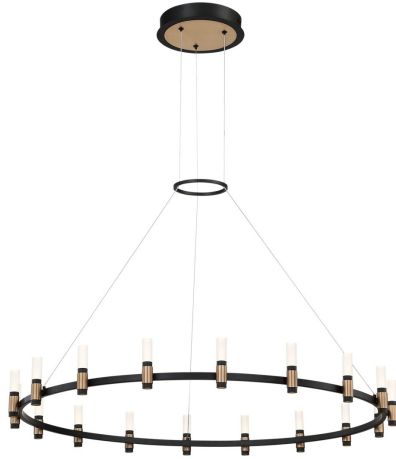

ALBANY, 46" ROUND CHANDELIER

PRODUCT DETAILS

No.	:	37044-015
Product Color	:	DEEP BLACK/BRASS
Product Material	:	METAL
Shade / Accent Material	:	ACRYLIC
Diameter	:	45.25"
Height	:	5.25"
Overall Height	:	187.25"
Weight	:	16.5lbs

LIGHT SOURCE DETAILS

Light Source Type	:	INTEGRATED LED
Input Voltage	:	120V
Bulb Voltage	:	120V
Socket Type	:	LED
Total Wattage	:	81W
Total Lumen	:	2880lm
Kelvin	:	3000K
CRI	:	90
Dimmable	:	Yes

Options Available

ITEM NO.	FINISH	SHADE
37044-015	DEEP BLACK/BRASS	

TECHNICAL DETAILS

Hanging Support Type	:	WIRE
Hanging Support Length	:	180"
Canopy / Backplate Height	:	2"
Canopy / Backplate Dia.	:	11"
Location	:	DRY
Title 24	:	Yes