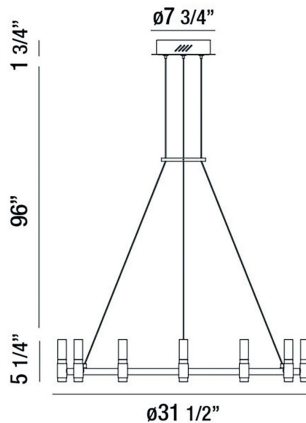

ALBANY, 32" ROUND CHANDELIER

PRODUCT DETAILS

No.	:	37043-018
Product Color	:	DEEP BLACK/BRASS
Product Material	:	METAL
Shade / Accent Material	:	ACRYLIC
Diameter	:	31.5"
Height	:	5.25"
Overall Height	:	103"
Weight	:	9.5lbs

LIGHT SOURCE DETAILS

Light Source Type	:	INTEGRATED LED
Input Voltage	:	120V
Bulb Voltage	:	120V
Socket Type	:	LED
Total Wattage	:	53W
Total Lumen	:	1920lm
Kelvin	:	3000K
CRI	:	90
Dimmable	:	Yes

Options Available

ITEM NO.	FINISH	SHADE
37043-018	DEEP BLACK/BRASS	

TECHNICAL DETAILS

Hanging Support Type	:	WIRE
Hanging Support Length	:	96"
Canopy / Backplate Height	:	1.75"
Canopy / Backplate Dia.	:	7.75"
Location	:	DRY
Approval	:	
Title 24	:	Yes