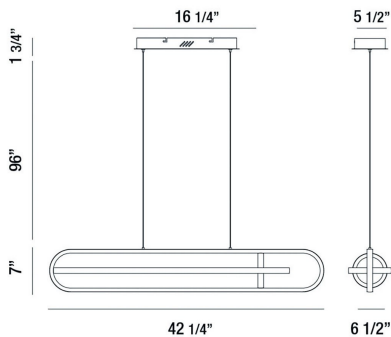

DEMARK, 42" LINEAR CHANDELIER

Options Available

ITEM NO.	FINISH	SHADE
37039-011	MATTE BLACK	
37039-028	SATIN GOLD	

PRODUCT DETAILS

No.	:	37039-028
Product Color	:	SATIN GOLD
Product Material	:	METAL
Shade / Accent Material	:	ACRYLIC
Length	:	42.25"
Width	:	6.5"
Height	:	7"
Overall Height	:	104.75"
Weight	:	6.6lbs

LIGHT SOURCE DETAILS

Light Source Type	:	INTEGRATED LED
Input Voltage	:	120V
Bulb Voltage	:	120V
Socket Type	:	LED
Total Wattage	:	58W
Total Lumen	:	2900lm
Kelvin	:	3000K
CRI	:	90
Dimmable	:	Yes

TECHNICAL DETAILS

Hanging Support Type	:	WIRE
Hanging Support Length	:	96"
Canopy / Backplate Length	:	16.25"
Canopy / Backplate Height	:	1.75"
Canopy / Backplate Width	:	5.5"
Location	:	DRY
Approval	:	
Title 24	:	Yes

PROJECT INFORMATION