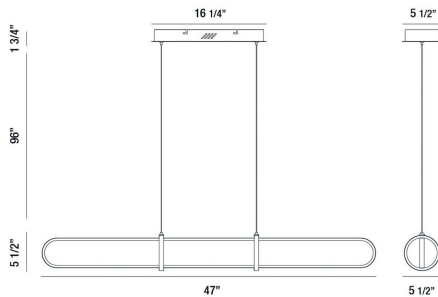

## BERKLEY, 47" LINEAR CHANDELIER

### PRODUCT DETAILS

No.	:	37037-024
Product Color	:	SATIN GOLD
Product Material	:	METAL
Shade / Accent Material	:	ACRYLIC
Length	:	47"
Width	:	5.5"
Height	:	5.5"
Overall Height	:	103.25"
Weight	:	5.1lbs

### TECHNICAL DETAILS

Hanging Support Type	:	WIRE
Hanging Support Length	:	96"
Canopy / Backplate Length	:	16.25"
Canopy / Backplate Height	:	1.75"
Canopy / Backplate Width	:	5.5"
Location	:	DRY
Approval	:	
Title 24	:	Yes