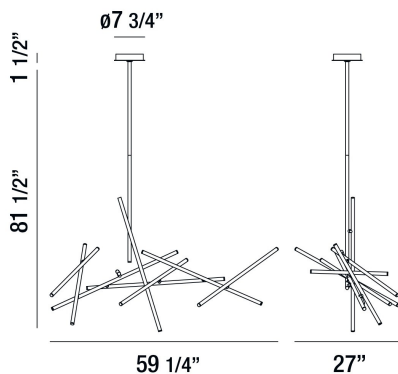

CROSSROADS, 59" CHANDELIER

PRODUCT DETAILS

No.	:	36251-018
Product Color	:	BLACK
Product Material	:	METAL
Shade / Accent Colour	:	FROSTED
Shade / Accent Material	:	ACRYLIC
Length	:	59.25"
Width	:	27"
Height	:	45.5"
Overall Height	:	83"
Weight	:	17.5lbs

LIGHT SOURCE DETAILS

Light Source Type	:	INTEGRATED LED
Input Voltage	:	120V
Bulb Voltage	:	120V
Total Wattage	:	18W
Total Lumen	:	1440lm
Kelvin	:	3000K
CRI	:	90+
Dimmable	:	Yes

Options Available

ITEM NO.	FINISH	SHADE
36251-018	BLACK	FROSTED
36251-025	SATIN NICKEL	FROSTED
36251-032	ANTIQUE BRASS	FROSTED

TECHNICAL DETAILS

Hanging Support Type	:	ROD
Hanging Support Length	:	36"
Rods Included	:	12"+24"
Canopy / Backplate Height	:	1.5"
Canopy / Backplate Dia.	:	7.75"
Location	:	DRY
Approval	:	

PROJECT INFORMATION