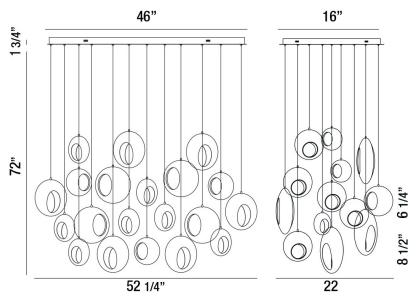

## ARLINGTON, 52" OVAL CHANDELIER

### PRODUCT DETAILS

No.	:	35912-019
Product Color	:	BLACKENED CHROME
Product Material	:	METAL
Shade / Accent Colour	:	BLACKENED CHROME/GOLD
Shade / Accent Material	:	METAL ORBS
Length	:	52.25"
Width	:	22"
Height	:	8.5"
Overall Height	:	82.25"
Weight	:	40.5lbs

### TECHNICAL DETAILS

Hanging Support Type	:	WIRE
Hanging Support Length	:	72"
Canopy / Backplate Length	:	46"
Canopy / Backplate Height	:	1.75"
Canopy / Backplate Width	:	16"
Location	:	DRY
Approval	:	