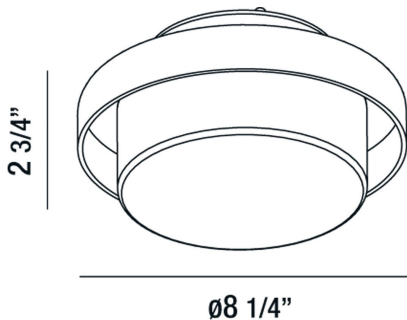

LOGEN, 9" CEILING MOUNT

PRODUCT DETAILS

No.	:	29815-012
Product Color	:	WHITE
Shade / Accent Colour	:	CLEAR AND OPAL WHITE GLASS
Diameter	:	8.25"
Height	:	2.75"
Weight	:	1.5lbs

LIGHT SOURCE DETAILS

Light Source Type	:	INTEGRATED LED
Input Voltage	:	120V
Total Wattage	:	7.5W
Total Lumen	:	675lm
Kelvin	:	3000K
CRI	:	80
Dimmable	:	Yes

Options Available

ITEM NO.	FINISH	SHADE
29815-012	WHITE	CLEAR AND OPAL WHITE GLASS

TECHNICAL DETAILS

Adjustable Lamp Head	:	No
Location	:	DRY
Approval	:	

PROJECT INFORMATION

Job Name: Date: Type:

Comments: