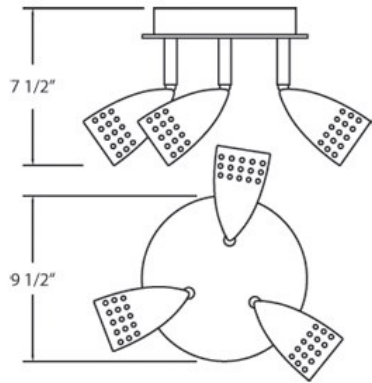

MYA, 3-LIGHT 50W GU10

PRODUCT DETAILS

No.	:	13732-011
Product Color	:	SATIN NICKEL
Diameter	:	9.5"
Height	:	7.5"
Weight	:	2.9lbs

LIGHT SOURCE DETAILS

Number of Bulbs	:	3
Light Source	:	Halogen
Light Source Type	:	GU10
Input Voltage	:	120V
Bulb Voltage	:	120V
Socket Type	:	GU10
Wattage	:	50W
Total Wattage	:	150W
Bulb Included	:	Yes
Dimmable	:	Yes

Options Available

ITEM NO.	FINISH	SHADE
13732-011	SATIN NICKEL	

TECHNICAL DETAILS

Light Direction	:	Down
Canopy / Backplate Height	:	0.8"
Canopy / Backplate Dia.	:	7.9"
Adjustable Lamp Head	:	Yes
Approval	:	
Vertical Adjustment	:	90
Horizontal Adjustment	:	350