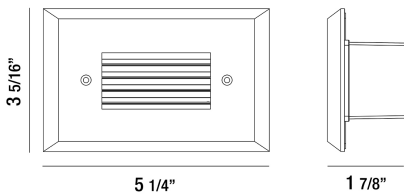

36041, HORIZONTAL LOUVERED TRIM STEP LIGHT

Product Details

Item No.	:	36041-020
Finish	:	Black
Shade	:	Horizontal Louvered
Length	:	0.22"
Width	:	3.28"
Height	:	2"
Est. Weight	:	0.63 lbs
IP Rating	:	67
Approval	:	

ITEM NO.	FINISH	SHADE
36041-015	Brushed Nickel	Horizontal Louvered
36041-020	Black	Horizontal Louvered
36041-034	White	Horizontal Louvered

TECHNICAL DETAILS

Power Wire Length	:	11"
-------------------	---	-----