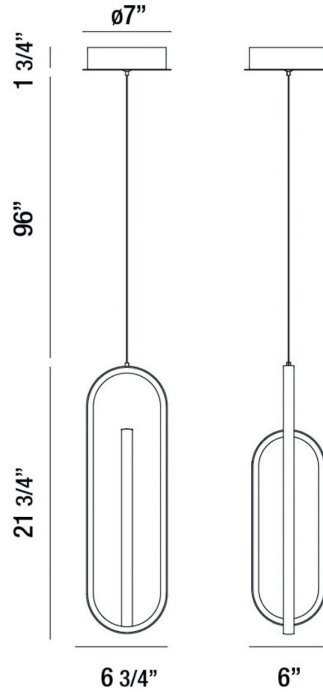

Demark, Pendant , 22", Matte Black

Item No.
37038-014

JOB NAME:

DATE:

TYPE:

COMMENTS:

LIGHT INFORMATION

Light Type Integrated LED

Bulb Socket N/A

Bulb Shape N/A

Bulb Included Yes

CRI 90

Delivered Lumens 1000

Colour Temperature (Kelvin) 3000K

Average Hours LED (L70) 20000

Number of Lights 1

Light Direction Ambient

Dimming Method Triac/Elv

Output Voltage 24

Current Type DC

LIGHT INFORMATION (CONT'D.)

Light Wattage 28

Total Wattage 28

DIMENSIONS & WEIGHT

Product Width (In) 6

Product Height (In) 21.75

Product Ext (In)

Product Diameter (In)

Product Weight (Lbs) 2.8

Product Length (In) 6.75

INSTALLATION

Mounting Type J-Box