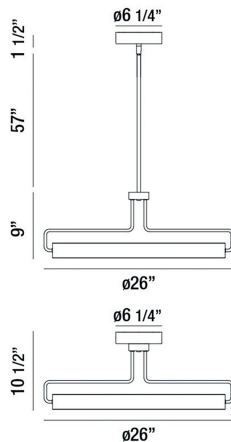

## PEMBERTON, 26" ROUND PENDANT/SEMI FLUSHMOUNT

### PRODUCT DETAILS

No.	:	37082-017
Product Color	:	ANTIQUE BRASS
Product Material	:	METAL
Shade / Accent Colour	:	BLACK
Shade / Accent Material	:	ACRYLIC
Diameter	:	26"
Height	:	9"
Overall Height	:	67.5"
Weight	:	7.2lbs

### TECHNICAL DETAILS

Hanging Support Type	:	ROD
Hanging Support Length	:	57"
Canopy / Backplate Height	:	1.5"
Canopy / Backplate Dia.	:	6.25"
Location	:	DRY
Title 24	:	Yes